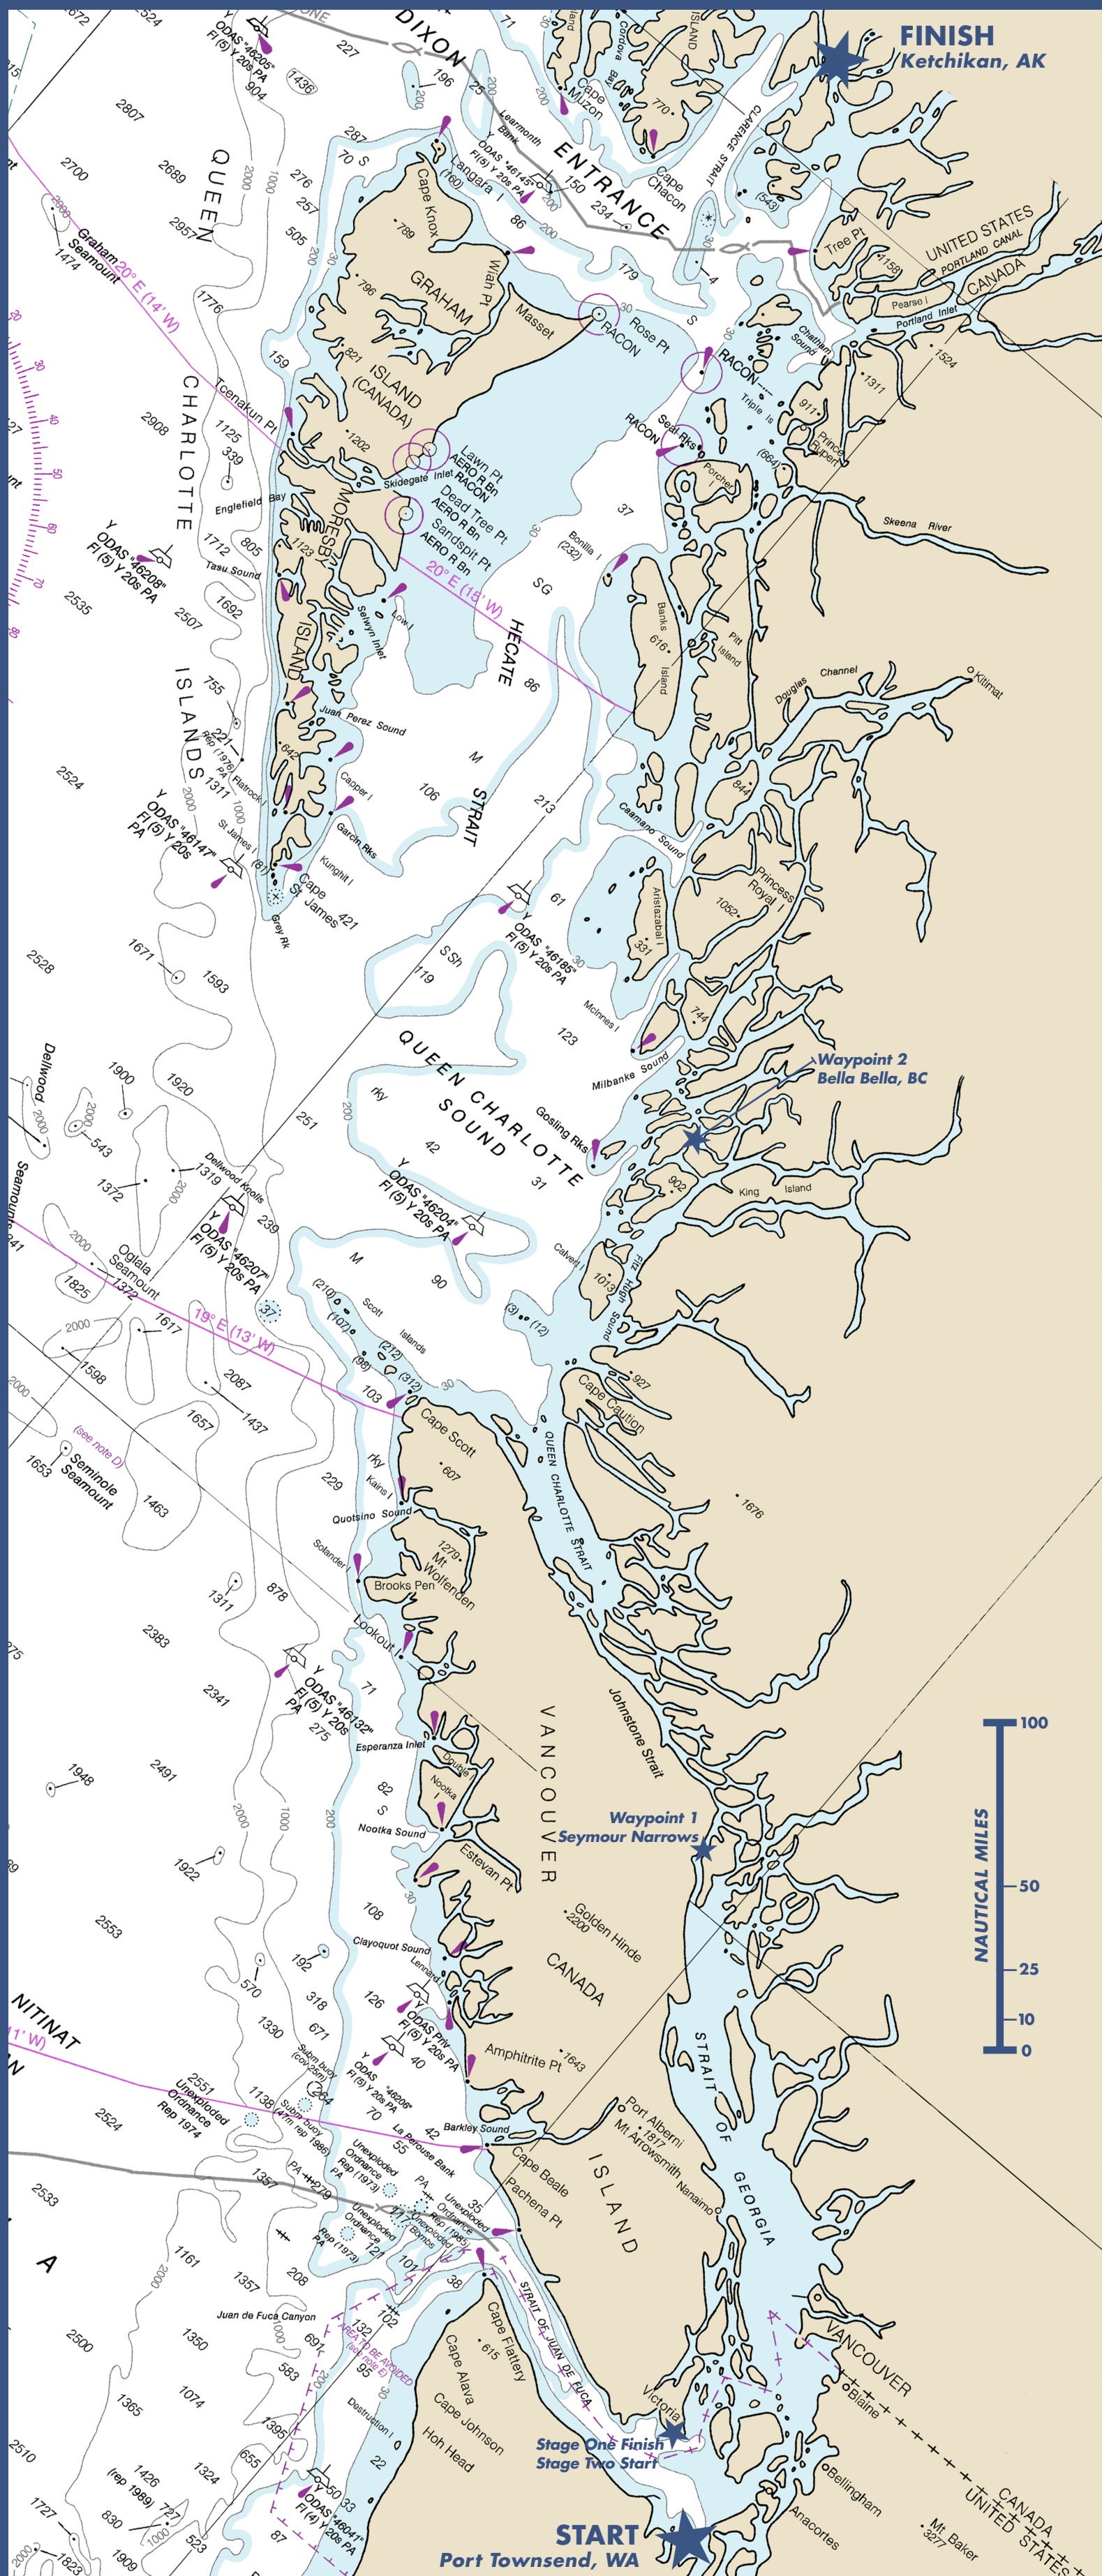

# RACE TO ALASKA

Port Townsend, Washington to  
Ketchikan, Alaska  
Full Course Chart

**750 MILES,  
NO MOTORS, NO SUPPORT,  
ALL THE WAY TO ALASKA.**

printed by FrugalNavigator.com